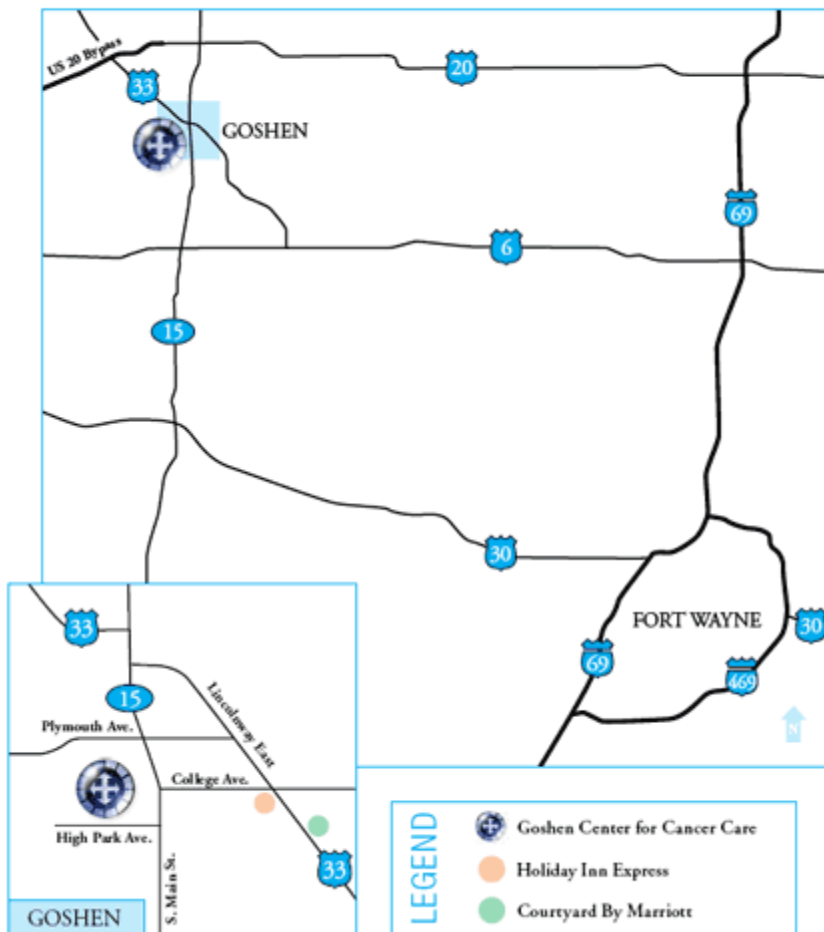

GETTING TO GOSHEN CENTER FOR CANCER CARE FROM FORT WAYNE

Fort Wayne to Goshen Center for Cancer Care
Goshen Center for Cancer Care is located approximately 1.5 hours northwest of Fort Wayne, Ind.

1. Take US-30 west to IN-15.
2. Turn north onto IN-15 and follow to Goshen, Ind.
Our facility is located on the west side of IN-15 at 200 High Park Avenue.

True.Care.  **GOSHEN**
CENTER FOR CANCER CARE
goshencancer.org